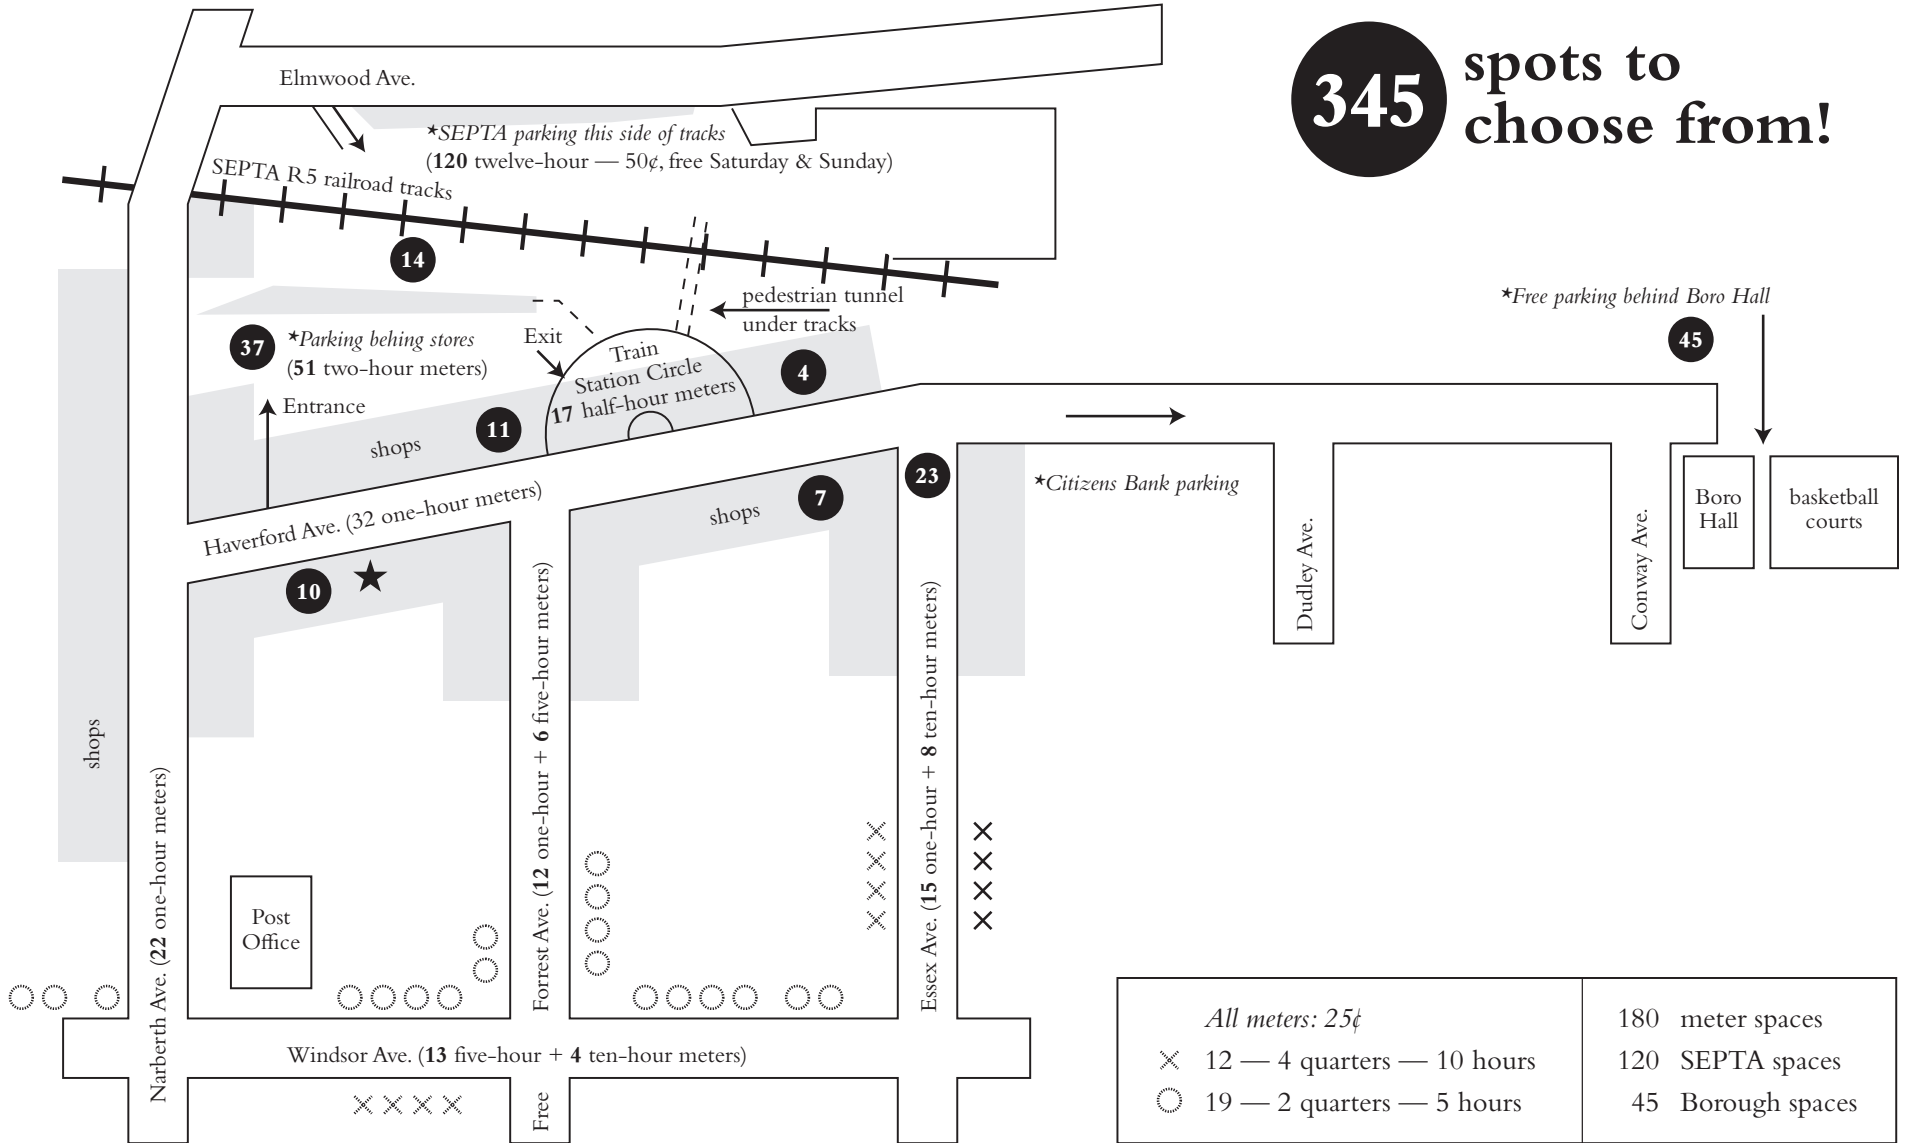

# PARKING IN DOWNTOWN NARBERTH

**345** spots to choose from!

**CLOTH & BOBBIN**

telephone 610/667-5366 235 HAVERFORD AVENUE NARBERTH PENNSYLVANIA 19072 WWW.CLOTHANDBOBBIN.COM